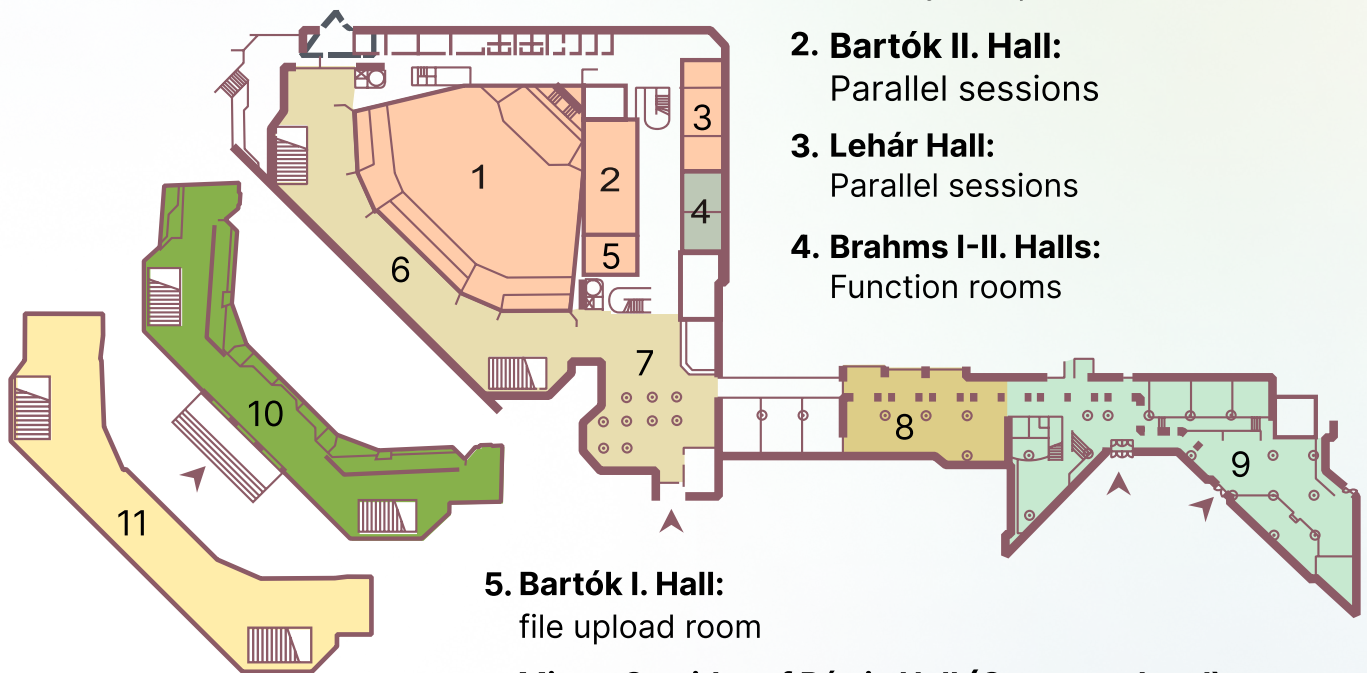

## Legend of PBE 2025 venue

**1. Pátria Hall:**  
Plenary and parallel sessions

**2. Bartók II. Hall:**  
Parallel sessions

**3. Lehár Hall:**  
Parallel sessions

**4. Brahms I-II. Halls:**  
Function rooms

**5. Bartók I. Hall:**  
file upload room

**6. Mirror Corridor of Pátria Hall (Congress level):**  
exhibition, coffee break,

**7. Aula:**  
registration, coffee break, lunch, welcome reception

**8. Arcade Restaurant:**  
lunch

**9. Côté Jardin Restaurant:**  
lunch

**10. Entrance Corridor (Entrance level):**  
poster session

**11. Gallery Corridor (Gallery level):**  
poster session