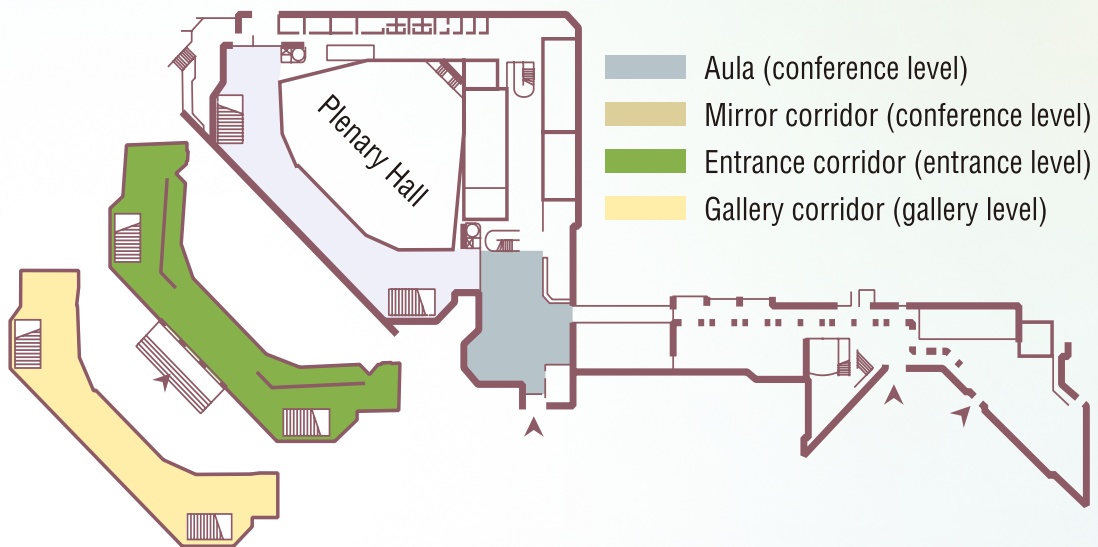

PLANT

BIOLOGY

EUROPE 2025

BUDAPEST

JUNE 25–28
2025

BUDAPEST CONGRESS CENTER
BUDAPEST, HUNGARY

PBE 2025 - Exhibition

A1-A3 - 6 sqm
A4-A6 - 12 sqm
A7-A11- 9 sqm
A12-A14- 6 sqm